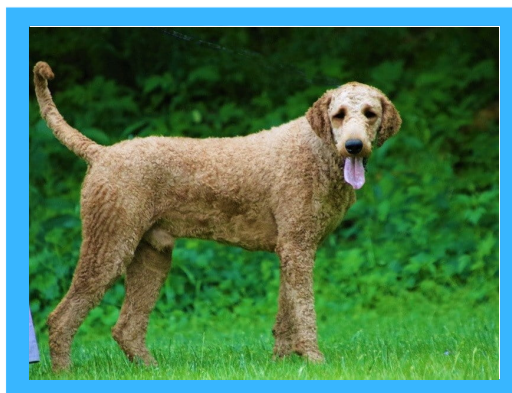

BIRTH CERTIFICATE

Name: Ally
Date of Birth: January 1, 2022
Gender: Female
Breed: F1b-Irishdoodle
Kennels: Cumberland Kennels, LLC
Location: Dunnville, KY 42528
Puppy Parent: **James Patterson**

Abram (Poodle)